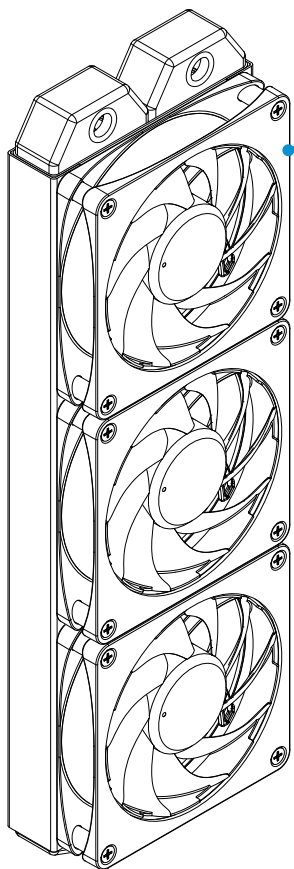

## CORE DDCZERO CPU AIO

The DDCzero pump will also be offered in combination with fans and radiators as a CPU AIO. The CPU AIO will feature a display as well as different radiator sizes, starting with 240mm and 360mm.

# POWERFUL AND SLEEK.

Alphacool Radiator 360mm

Alphacool Radiator 240mm

Alphacool Core DDCzero CPU AIO

### Features:

- Compact modern design
- Working with the new DDCzero pump
- Simple mounting system of the latest generation
- Variants for AMD and Intel sockets
- A display for showing the temperature