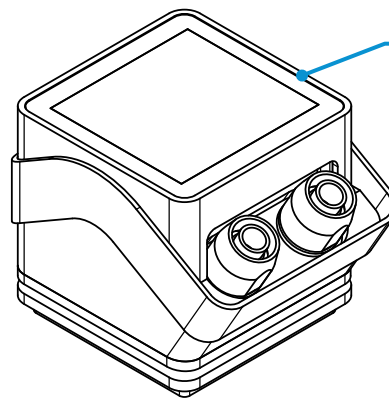

## CORE DDCZERO CPU AIO

The DDCzero pump will also be offered in combination with fans and radiators as a CPU AIO. The CPU AIO will feature a display as well as different radiator sizes, starting with 240mm and 360mm.

# POWERFUL AND SLEEK.

Alphacool Radiator 360mm

Alphacool Radiator 240mm

Alphacool Core DDCzero CPU AIO